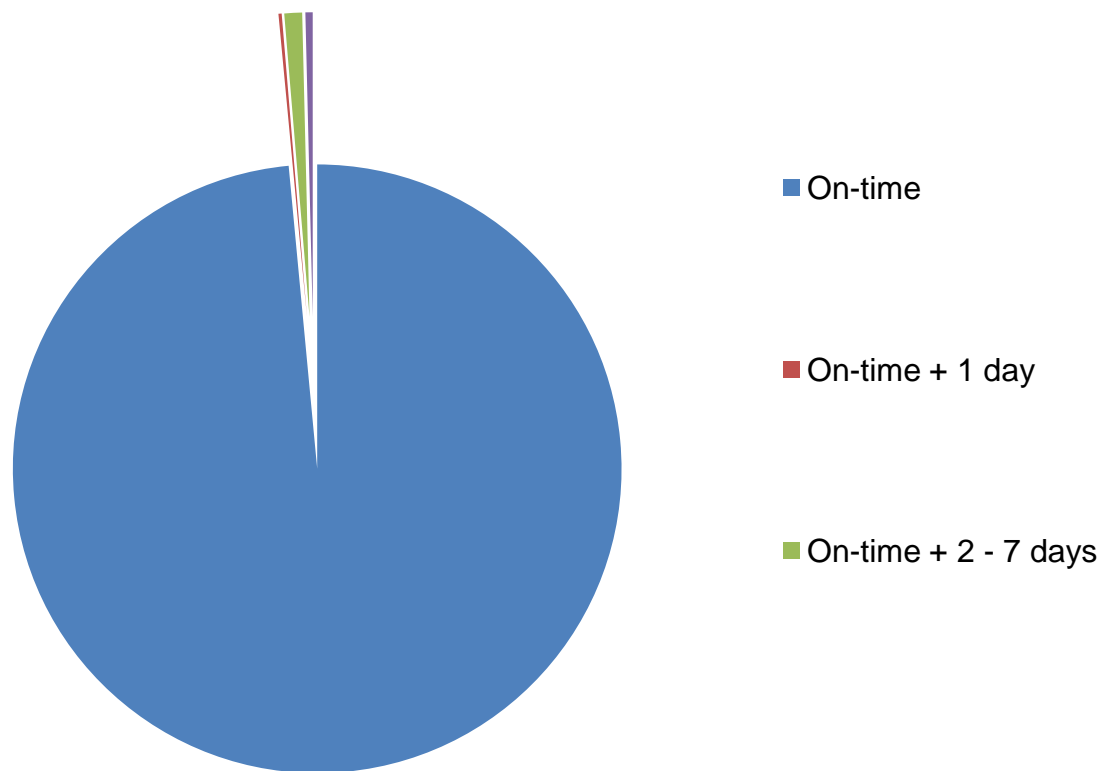

## 2010/2011 On-time Tracking Report

➤ On-time delivery greater than 98%.